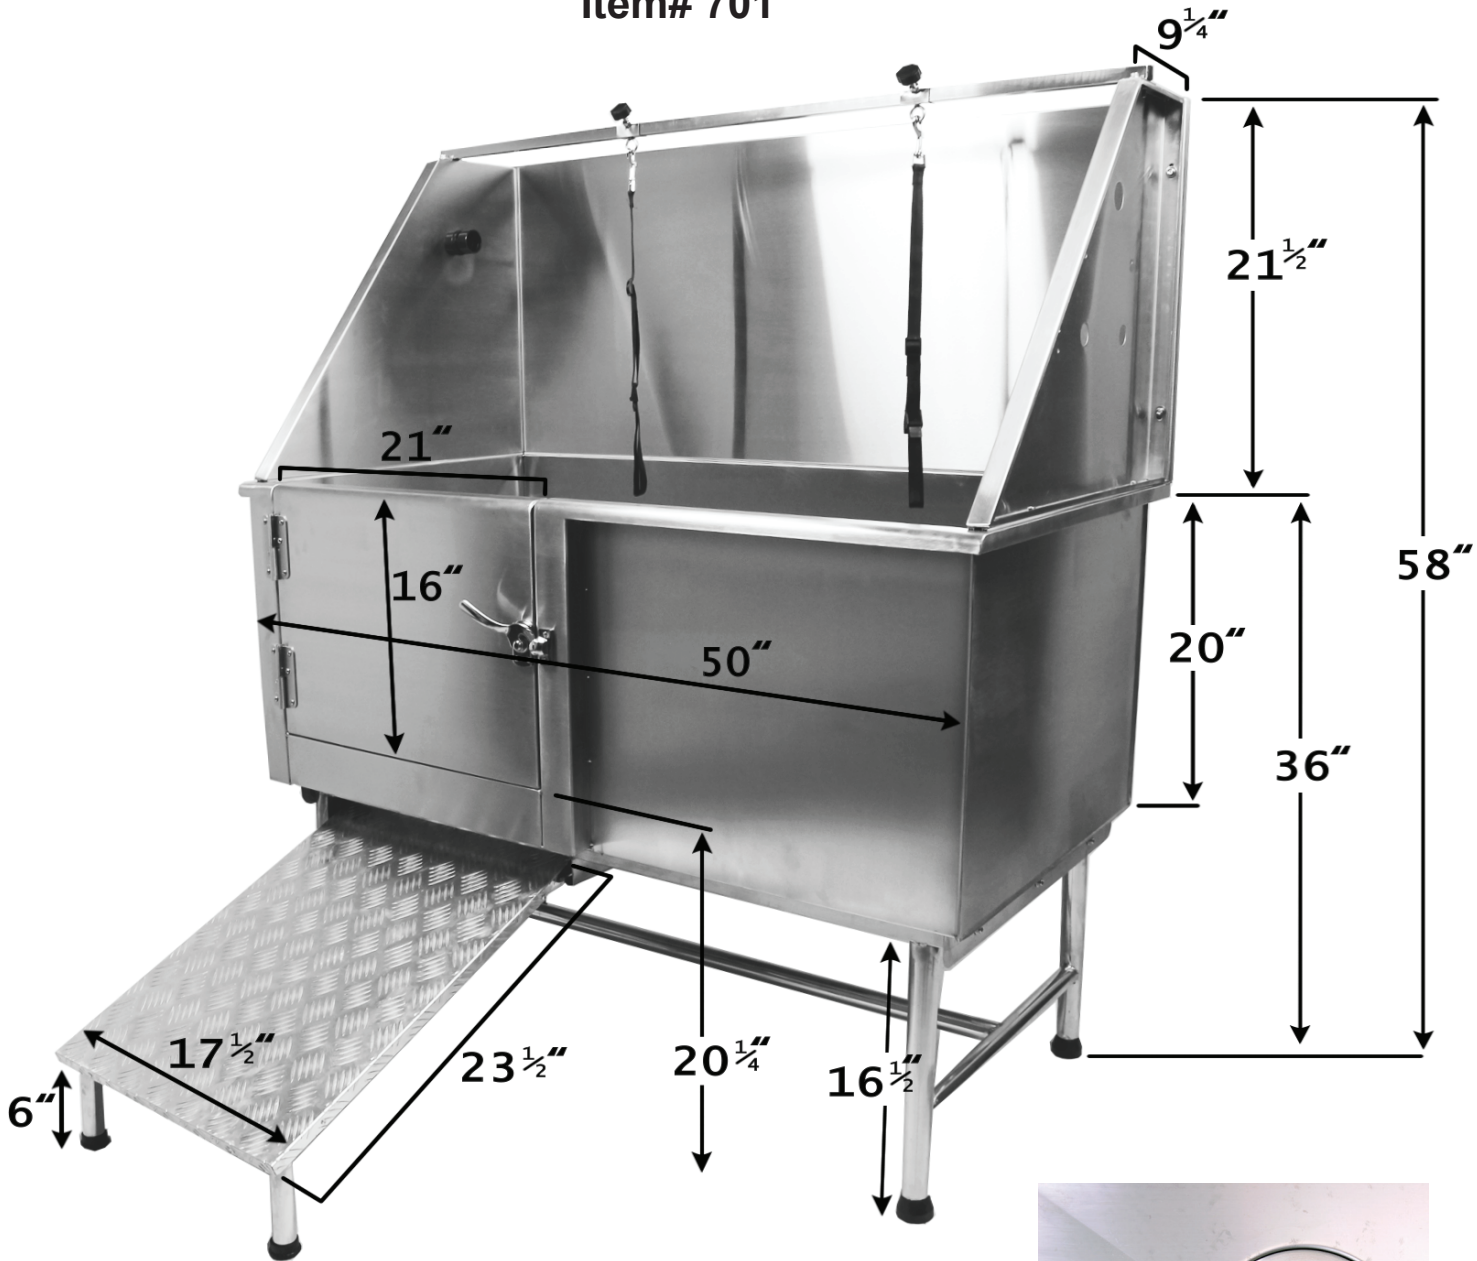

Flying Pig Grooming

50" Stainless Steel Grooming Bath Tub

Item# 701

Faucet Ports:

Faucet port diameter: 1"
 To Floor: 44.25"
 From front of basin: 14"
 From back of basin: 6"
 Distance between the ports: 4.75"

Plumbing Spec:

The drain is slightly off centered from the front to back
 From the front of the tub to the center of the drain is 12.5"
 From the back of the tub to the center of the drain is 12.25"
 From the right side of the tub to the center of the drain is 14.25"
 From the left side of the tub to the center of the drain is 33.75"
 Note: For the Right Door / Left Drain, the measurement is reversed