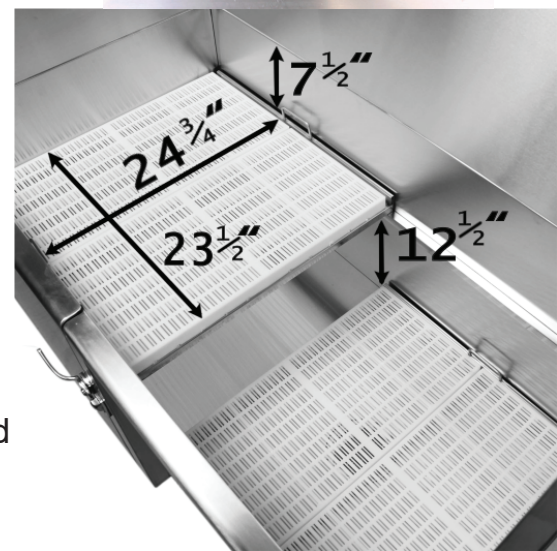

Flying Pig Grooming

50" Stainless Steel Grooming Bath Tub

Item# 701

Faucet Ports:

Faucet port diameter: 1"
 To Floor: 44.25"
 From front of basin: 14"
 From back of basin: 6"
 Distance between the ports: 4.75"

Plumbing Spec:

The drain is slightly off centered from the front to back
 From the front of the tub to the center of the drain is 12.5"
 From the back of the tub to the center of the drain is 12.25"
 From the right side of the tub to the center of the drain is 14.25"
 From the left side of the tub to the center of the drain is 33.75"
 Note: For the Right Door / Left Drain, the measurement is reversed