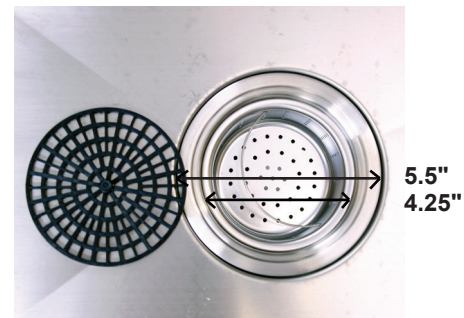

Flying Pig Grooming

50" Stainless Steel Grooming Bath Tub

Item# 701

Faucet Ports:

Faucet port diameter: 1"
 To Floor: 44.25"
 From front of basin: 14"
 From back of basin: 6"
 Distance between the ports: 4.75"

Plumbing Spec:

The drain is slightly off centered from the front to back
 From the front of the tub to the center of the drain is 12.5"
 From the back of the tub to the center of the drain is 12.25"
 From the right side of the tub to the center of the drain is 14.25"
 From the left side of the tub to the center of the drain is 33.75"
 Note: For the Right Door / Left Drain, the measurement is reversed