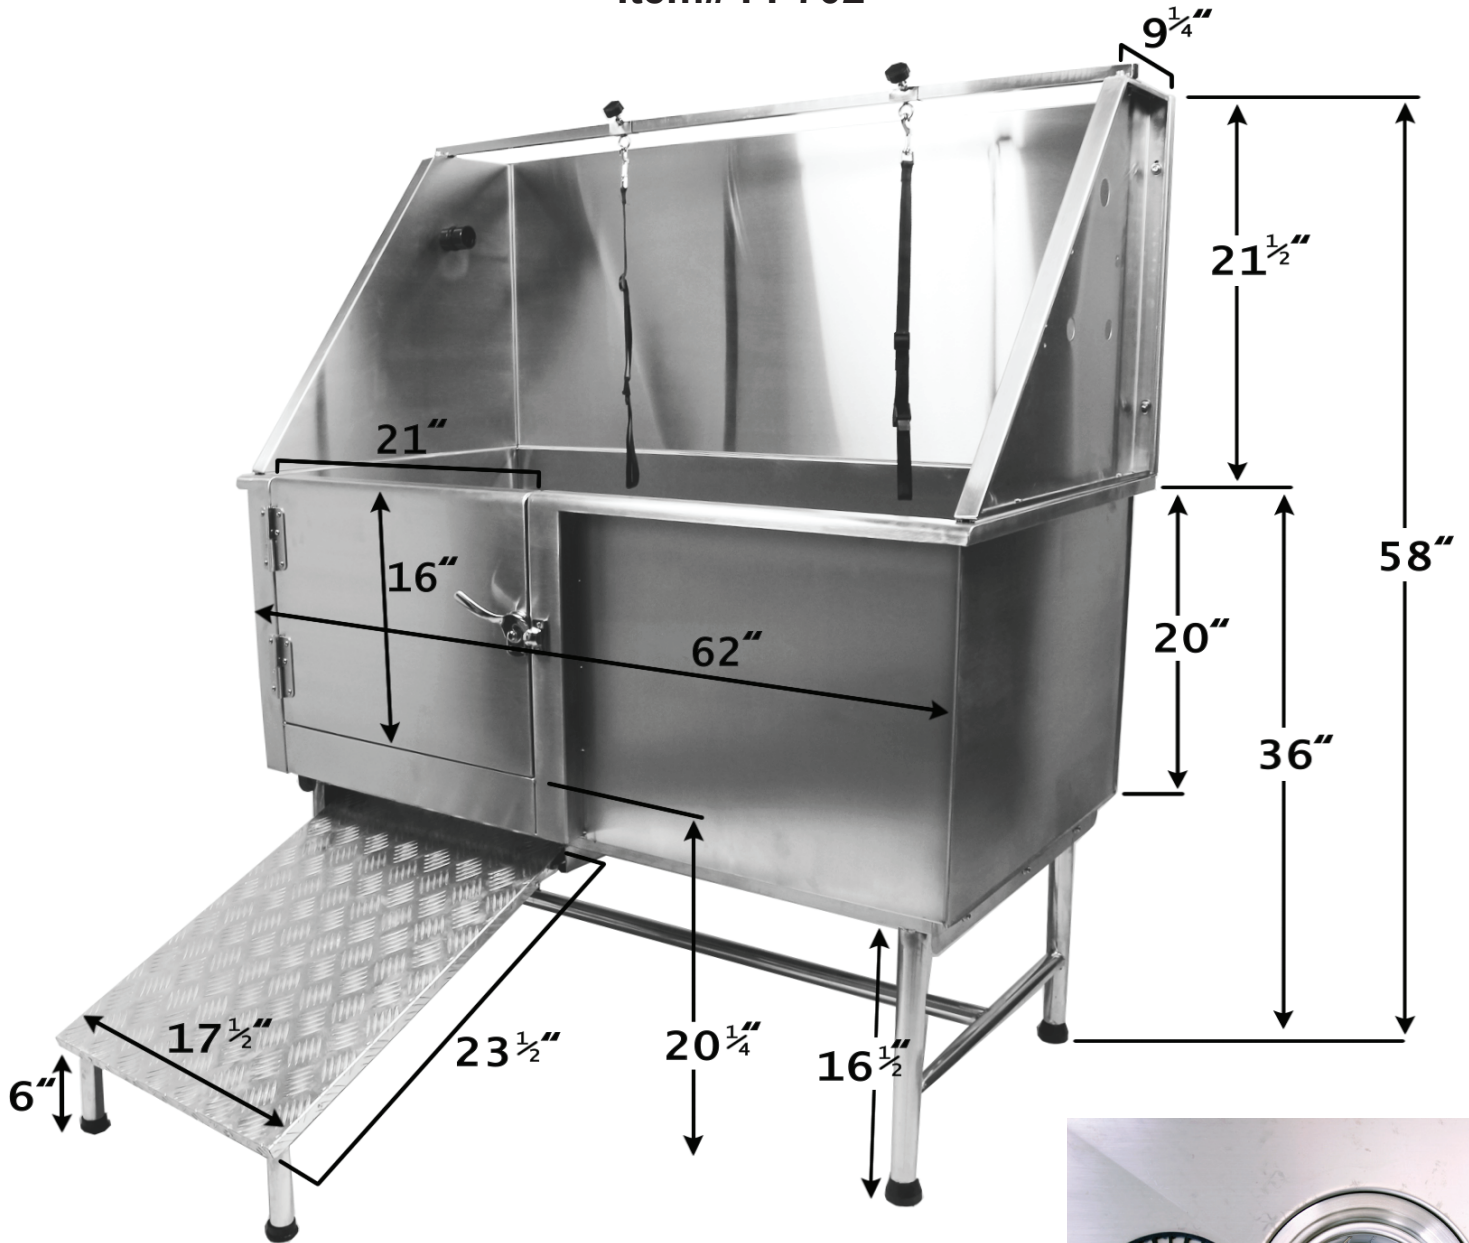

Flying Pig Grooming

62" Stainless Steel Grooming Bath Tub

Item# FP702

Faucet Ports:

Faucet port diameter: $1"$
 To Floor: $44.25"$
 From front of basin: $14"$
 From back of basin: $6"$
 Distance between the ports: $4.75"$

Plumbing Spec:

The drain is slightly off centered from the front to back
 From the front of the tub to the center of the drain is $12.5"$
 From the back of the tub to the center of the drain is $12.25"$
 From the right side of the tub to the center of the drain is $14.25"$
 From the left side of the tub to the center of the drain is $45.25"$
 Note: For the Right Door / Left Drain, the measurement is reversed