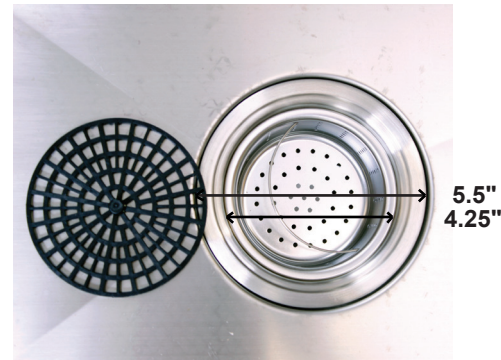

Flying Pig Grooming

62" Stainless Steel Grooming Bath Tub

Item# FP702

Faucet Ports:

Faucet port diameter: $1"$
 To Floor: $44.25"$
 From front of basin: $14"$
 From back of basin: $6"$
 Distance between the ports: $4.75"$

Plumbing Spec:

The drain is slightly off centered from the front to back
 From the front of the tub to the center of the drain is $12.5"$
 From the back of the tub to the center of the drain is $12.25"$
 From the right side of the tub to the center of the drain is $14.25"$
 From the left side of the tub to the center of the drain is $45.25"$
 Note: For the Right Door / Left Drain, the measurement is reversed